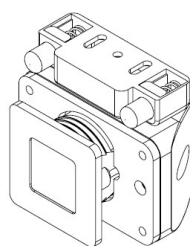

PRODUCT SHEET

Description:

Push Lock "RV", F/12-16 mm, SS-Look, Square Zamak Knob & Grey ABS Housing, Incl. Grey ABS Spring Tension Striker & 3mm, Panel Reduction Spacer in Grey ABS

Item number:

14.03.067-0

Units	Box	Carton	HS Code	Barcode
Pcs.	10	100	8301300000	
				5704866513029

Illustrated below in open position.

Distance plate to be used by 12 - 13 mm. installation

Illustrated above in locked position.

SISO A/S