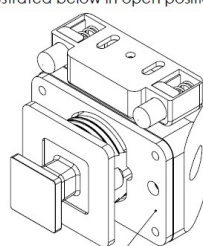

PRODUCT SHEET

Description:

Push Lock "RV", F/12-16 mm, SS-Look, Square Zamak Knob & Grey ABS Housing, Incl. Grey ABS Spring Tension Striker & 3mm, Panel Reduction Spacer in Grey ABS

Item number:

14.03.067-0

Units	Box	Carton	HS Code	Barcode
Pcs.	10	100	8301300000	
				5704866513029

Illustrated below in open position.

Distance plate to be used by 12 - 13 mm. installation

Illustrated above in locked position.

SISO A/S