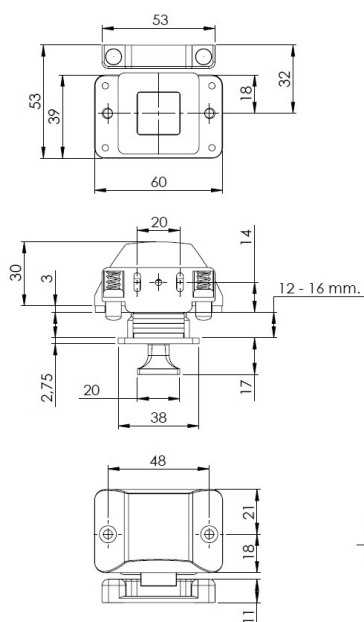

PRODUCT SHEET

Description:

Push Lock "RV", F/12-16 mm, SS-Look, Square Zamak Knob & Grey ABS Housing, Incl. Grey ABS Spring Tension Striker & 3mm, Panel Reduction Spacer in Grey ABS

Item number:

14.03.067-0

Units	Box	Carton	HS Code	Barcode
Pcs.	10	100	8301300000	
				5704866513029

Illustrated below in open position.

Distance plate to be used by 12 - 13 mm. installation

Illustrated above in locked position.

SISO A/S